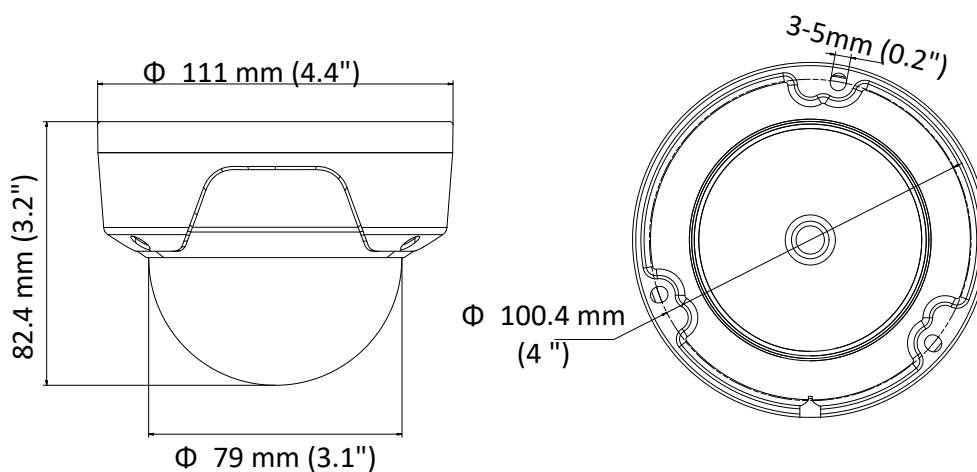

Simultaneous Live View	Up to 6 channels
User/Host	Up to 32 users 3 levels: Administrator, Operator and User
Client	iVMS-4200, Hik-Connect, iVMS-5200
Web Browser	IE8+, Chrome 31.0-44, Firefox 30.0-51, Safari 8.0+
Interface	
Communication Interface	1 RJ45 10M/100M self-adaptive Ethernet port
Reset Button	Yes
General	
Operating Conditions	-30 °C to 50 °C (-22 °F to 122 °F), humidity: 95% or less (non-condensing)
Power Supply	12 VDC ± 25%, 5.5 mm coaxial power plug PoE (802.3af, class 3)
Power Consumption and Current	12 VDC, 0.5 A, Max: 5.5 W PoE: (802.3af, 36 V to 57 V), 0.2 A to 0.1 A, Max: 7 W
Ingress Protection	IP67, IK10
Material	Without –M model: Bubble: plastic, front cover: plastic, bottom base: metal –M model: Bubble: plastic, front cover: metal, bottom base: metal
Dimensions	Camera: Ø 111 mm × 82.4 mm (Ø 4.4" × 3.2") With package: 134 mm × 134 mm × 108 mm (5.3" × 5.3" × 4.3")
Weight	Without –M model: Camera: approx. 410 g (0.9 lb.) With package: approx. 610 g (1.3 lb.) –M model: Camera: approx. 455 g (1 lb.) With package: approx. 655 g (1.4 lb.)

Available Models

HWI-D140H (2.8/4 mm), HWI-D140H-M (2.8/4 mm)

Dimension

Accessory

DS-1281ZJ-DM23
Inclined ceiling mount

DS-1275ZJ-SUS
Vertical Pole Mount

DS-1273ZJ-135
Wall Mount

DS-1273ZJ-135B
Wall Mount